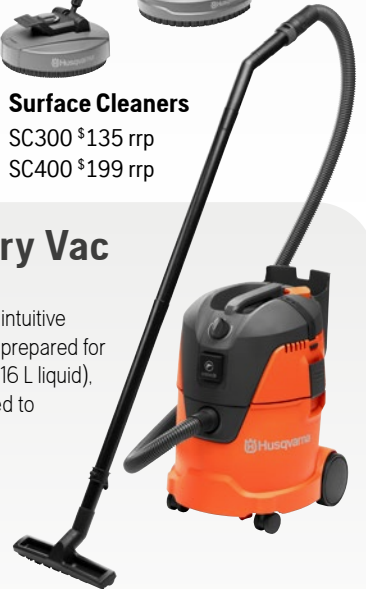

H WDC 325L Wet & Dry Vac

1000W - 3700 l/m - 72 dB(A) - 8.5 kg

Strong and reliable turbine with high capacity, intuitive operation and smart storage makes the 325L prepared for heavy daily cleaning. 25L container capacity (16 L liquid), Power tool capable, 3.5 m hose length, certified to Dust Class L.