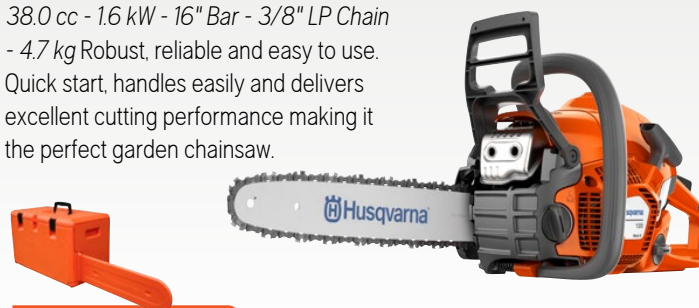

Models: 130, 135EII receive bonus orange case

H 135 Mark II

38.0 cc - 1.6 kW - 16" Bar - 3/8" LP Chain -

4.7 kg Robust, reliable and easy to use. Quick start, handles easily and delivers excellent cutting performance making it the perfect garden chainsaw.