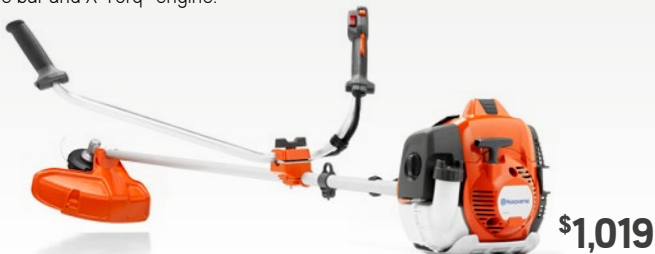

P 525RS Brushcutter

25.4 cc - 1.0 kW - 45 cm Cutting Width - 5.0 kg
Powerful, versatile machine for heavy trimming. Intuitive, easy to use with offset handle bar and X-Torq® engine.