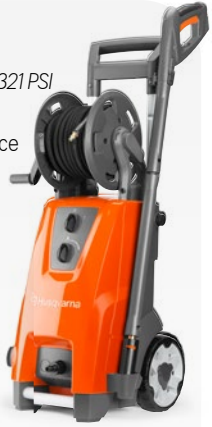

L PW 490

2400W - Max Pressure 160 Bar / 2321 PSI
Water flow 470-520 Ltr/Hr

Top of the range, high performance with out-standing durability. Features a brass pump and integrated detergent tank. Supplied with: 15m hose, premium flat jet and rotary nozzles.

$1,299

Husqvarna Genuine Pressure Washer Accessories

Stone & Wood Cleaner 2.5L & Vehicle Cleaner 2.5L

$29.90 rrp

Foam Sprayer

$69 rrp

Rotating Brush Kit

$139 rrp

Vehicle Cleaning Kit

$139 rrp