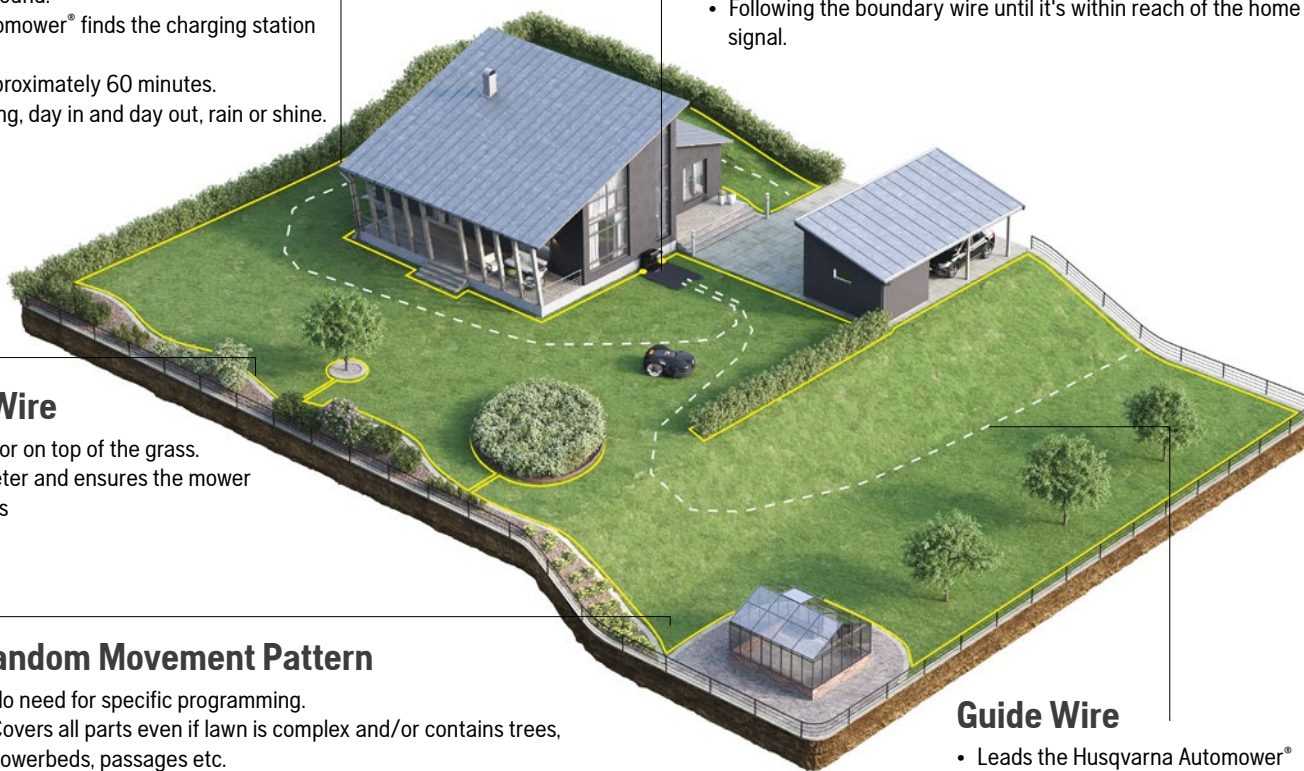

The smart way to mow

World leader in robotic mowing since 1995

Scan the QR code to explore the range!

How it works

Mowing Cycle

- The concept is to maintain the lawn at an even height all year round.
- Husqvarna Automower® finds the charging station automatically.
- Charges for approximately 60 minutes.
- Resumes mowing, day in and day out, rain or shine.

Recharging

When it's time to recharge, the mower finds the charger by using one of three methods:

- Picking up a signal from the charging station antenna.
- Following the guide wire back to the charging station.
- Following the boundary wire until it's within reach of the home signal.

Boundary Wire

- Installed under or on top of the grass.
- Sets the perimeter and ensures the mower avoids obstacles

Random Movement Pattern

- No need for specific programming.
- Covers all parts even if lawn is complex and/or contains trees, flowerbeds, passages etc.
- Allows the grass to be cut from different directions creating a smooth carpet like surface.

Guide Wire

- Leads the Husqvarna Automower® back to the charging station.
- Guides the mower to remote areas and through narrow passages