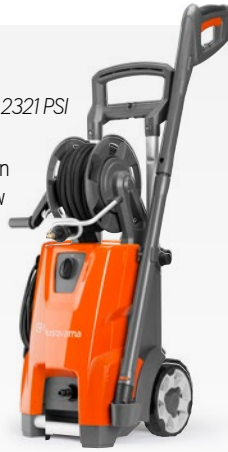

L PW 360

2300W - Max Pressure 160 Bar / 2321 PSI
Water flow 420-500 Ltr/Hr

Designed for excellent results on demanding jobs. Features a Low Force grip for easy activation. Supplied with: 10m hose, foam sprayer, variable flat jet and rotary nozzles.