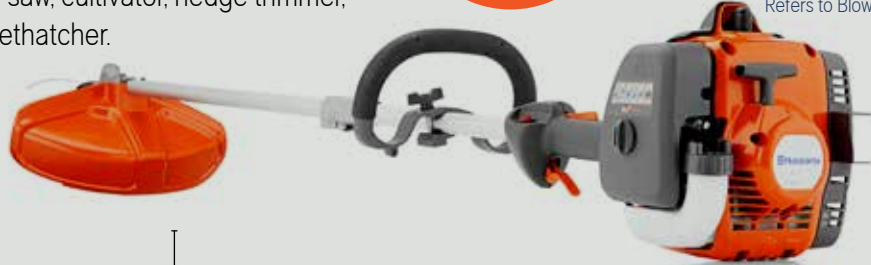

H 129R

Versatile, powerful brushcutter with intuitive controls. Complete with trimmer head, grass blade and double-harness.

NEW

\$499
was \$529 **SAVE \$30**

P 525RS

Professional brushcutter built for tough trimming applications. Easy to use, maintain and service.

H COMBI TRIMMER 129LK

Multi-purpose tool for homeowners with a powerful, yet easy to start engine and intuitive controls. Supplied standard with the trimmer attachment, this machine can be easily equipped with a number of optional attachments: edger, pole saw, cultivator, hedge trimmer, blower, bristle brush, sweeper and dethatcher.

NEW

\$399
was \$429 **SAVE \$30**
Wide range of optional attachments.
FROM \$315*

*Refers to Blower. See in-store for details.

P 525RJD

High performance, professional combi trimmer delivers high power and lower fuel consumption.